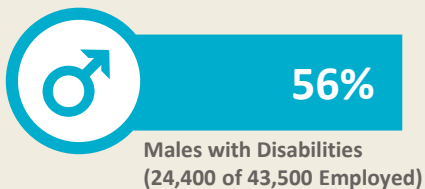

EMPLOYMENT RATES BY DISABILITY TYPE IN NEW BRUNSWICK

PERSONS AGED 25 TO 64

Overview

By Sex

Source

Source:
2017 Canadian Survey on Disability
(May 2016 Reference Period)

For more information, find the full report at
www.NBjobs.ca/trends/reports-survey