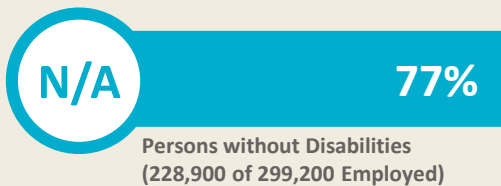

EMPLOYMENT RATES BY DISABILITY TYPE IN NEW BRUNSWICK

PERSONS AGED 25 TO 64

Overview

By Sex

Source

Source:
2017 Canadian Survey on Disability
(May 2016 Reference Period)

For more information, find the full report at
www.NBjobs.ca/trends/reports-survey