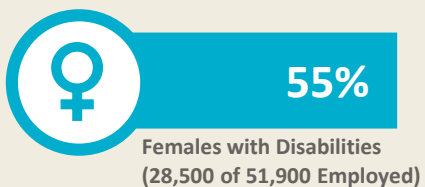

EMPLOYMENT RATES BY DISABILITY TYPE IN NEW BRUNSWICK

PERSONS AGED 25 TO 64

Overview

By Sex

Source

Source:
2017 Canadian Survey on Disability
(May 2016 Reference Period)

For more information, find the full report at
www.NBjobs.ca/trends/reports-survey