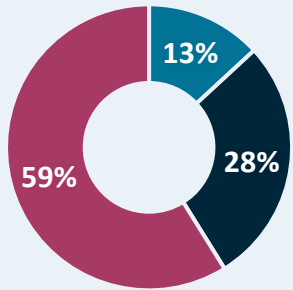

Job Vacancy Rate 2025

Source: Statistics Canada (JVWS)

Employer Optimism Q1 2026

N/A

Future outlook over the next 12 months

Source: Statistics Canada (CSBC)

Long-Term Outlook 2025 to 2034

$$7,987 \text{ Retirements} + 3,421 \text{ Change in Demand} = 11,409 \text{ Forecasted Openings}$$

Source: GNB (PETL) & Stokes Economics

Education 2024/25

- No Post-Secondary (13 %)
- Certificate (28 %)
- University Degree (59 %)

Source: Statistics Canada (LFS)

Union Coverage 2024/25

- Union Coverage (78%)
- No Coverage (22%)