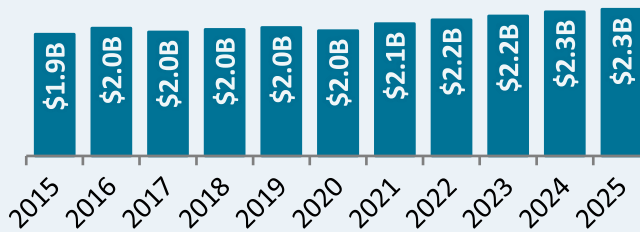

Employment

32,300

12-Month Average (2025)

Source: Statistics Canada (LFS)

Real GDP

+2.3%

Annual Growth Rate, 2019 to 2025

Source: Statistics Canada (GDP by Industry)

Job Vacancy Rate 2025

Source: Statistics Canada (JVWS)

Employer Optimism Q1 2026

N/A

Future outlook over the next 12 months

Source: Statistics Canada (CSBC)

Long-Term Outlook 2025 to 2034

$$7,987 \text{ Retirements} + 3,421 \text{ Change in Demand} = 11,409 \text{ Forecasted Openings}$$