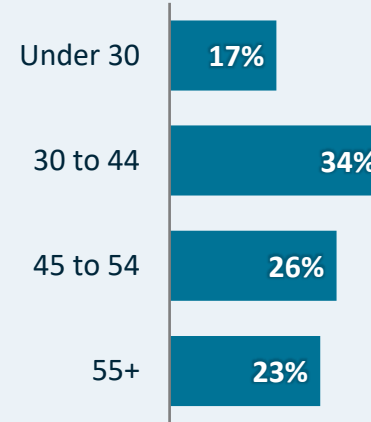

Age 2024/25

Source: Statistics Canada (LFS)

Average Hourly Wage 2024/25

$35.40
Canada: $41.26

Male		Female	
$37.14	♂	♀	$34.74
No Post-Secondary	Certificate	University Degree	
$24.58	$29.88	$40.42	

Source: Statistics Canada (LFS)