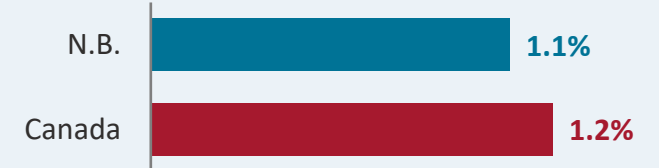

Employment

32,300

12-Month Average (2025)

Source: Statistics Canada (LFS)

Real GDP

+2.3%

Annual Growth Rate, 2019 to 2025

Source: Statistics Canada (GDP by Industry)

Job Vacancy Rate 2025

Source: Statistics Canada (JVWS)

Employer Optimism Q1 2026

N/A

Future outlook over the next 12 months

Source: Statistics Canada (CSBC)

Long-Term Outlook 2025 to 2034

$$7,987 \text{ Retirements} + 3,421 \text{ Change in Demand} = 11,409 \text{ Forecasted Openings}$$