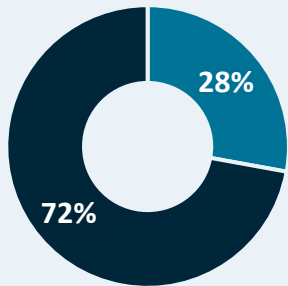

Gender 2024/25

- Men (28 %)
- Women (72 %)

Source: Statistics Canada (LFS)