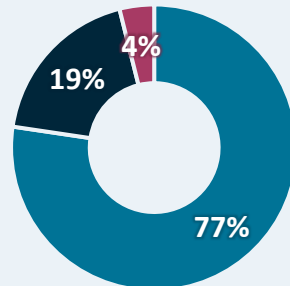

Public/Private 2024/25

- Private Sector (77%)
- Self-Employed (19%)
- Public Sector (4%)

Source: Statistics Canada (LFS)