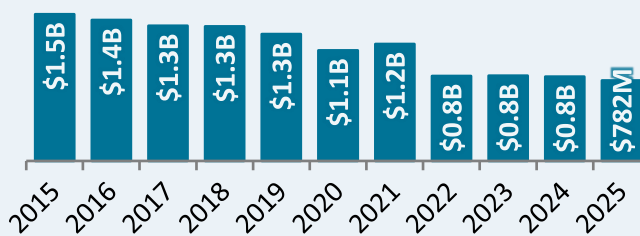

Source: Statistics Canada (GDP by Industry)