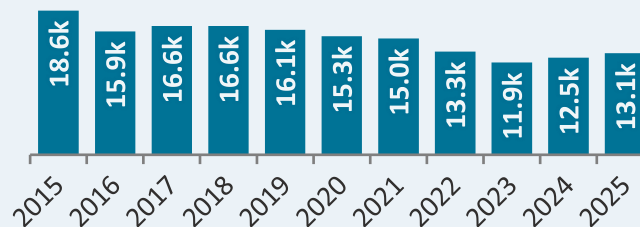

Landscaping and grounds maintenance labourers

Source: Statistics Canada (2021 Census of Population)

Employment

13,100

12-Month Average (2025)

Source: Statistics Canada (LFS)

Real GDP

-7.6%