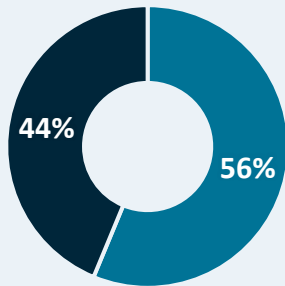

- Union Coverage (9%)
- No Coverage (91%)

Source: Statistics Canada (LFS)
Excluding self-employed individuals

Age 2024/25

Source: Statistics Canada (LFS)

Average Hourly Wage 2024/25

\$23.98
Canada: \$27.78

Male		Female	
\$23.90	♂	♀	\$24.08
No Post-Secondary	Certificate	University Degree	
\$21.95	\$24.86	\$27.80	

Source: Statistics Canada (LFS)

Gender 2024/25

- Men (56 %)
- Women (44 %)

Source: Statistics Canada (LFS)