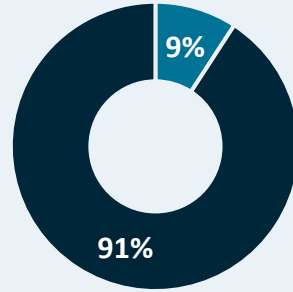

Long-Term Outlook 2025 to 2034

Source: GNB (PETL) & Stokes Economics

Education 2024/25

- No Post-Secondary (46 %)
- Certificate (39 %)
- University Degree (15 %)

Source: Statistics Canada (LFS)

Union Coverage 2024/25

- Union Coverage (9%)
- No Coverage (91%)

Source: Statistics Canada (LFS)
Excluding self-employed individuals

Age 2024/25

Source: Statistics Canada (LFS)

Average Hourly Wage 2024/25

\$23.98
Canada: \$27.78