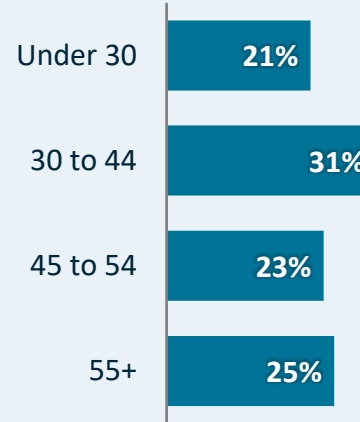

Long-Term Outlook 2025 to 2034

Source: GNB (PETL) & Stokes Economics

Education 2024/25

- No Post-Secondary (46 %)
- Certificate (39 %)
- University Degree (15 %)

Source: Statistics Canada (LFS)

Union Coverage 2024/25

- Union Coverage (9%)
- No Coverage (91%)

Source: Statistics Canada (LFS)
Excluding self-employed individuals

Age 2024/25

Source: Statistics Canada (LFS)

Average Hourly Wage 2024/25

\$23.98
Canada: \$27.78