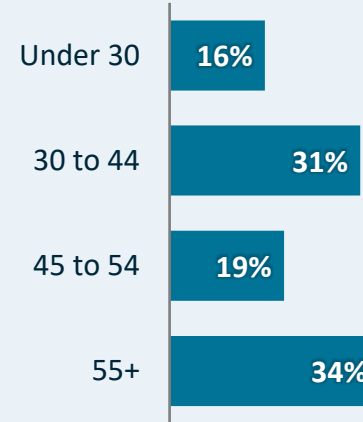

$$438 \text{ Retirements} + (-13 \text{ Change in Demand}) = 428 \text{ Forecasted Openings}$$

Source: GNB (PETL) & Stokes Economics

Education 2024/25

- No Post-Secondary (56 %)
- Certificate (38 %)
- University Degree (6 %)

Source: Statistics Canada (LFS)

Union Coverage 2024/25

- Union Coverage (5%)
- No Coverage (95%)

Source: Statistics Canada (LFS)
Excluding self-employed individuals

Age 2024/25

Source: Statistics Canada (LFS)