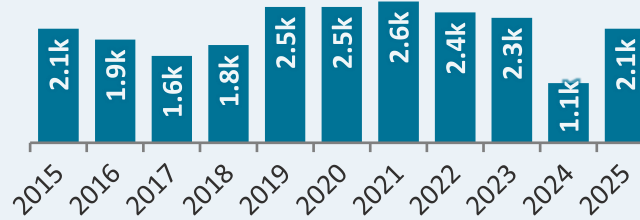

Fishermen/women

Fishing vessel deckhands

Automotive and heavy truck and equipment parts installers and servicers

Labourers in fish and seafood processing

Aquaculture and marine harvest labourers

Source: Statistics Canada (2021 Census of Population)

Employment

2,100

12-Month Average (2025)

Source: Statistics Canada (LFS)

Real GDP

-3.7%

Annual Growth Rate, 2019 to 2025

Source: Statistics Canada (GDP by Industry)