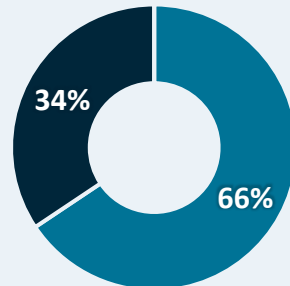

Public/Private 2024/25

- Private Sector (66%)
- Self-Employed (34%)
- Public Sector (0%)

Source: Statistics Canada (LFS)