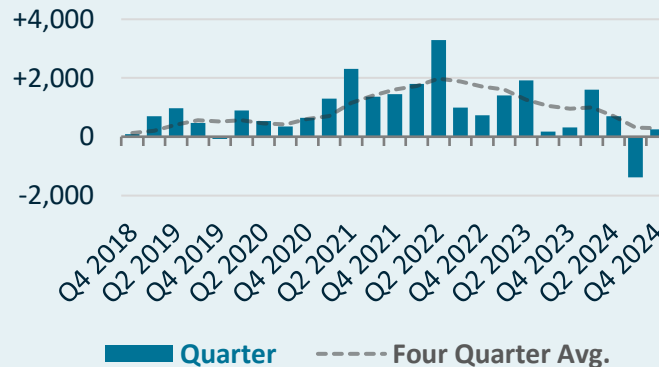

Net Interprovincial Migration

To N.B. From...	Quarter	Last Four Quarters
Ontario	+359	+3,079
Nova Scotia	-28	+199
Quebec	-267	-1,695
Alberta	-121	-728
Other Provinces	+309	+328
Total	+252	+1,183