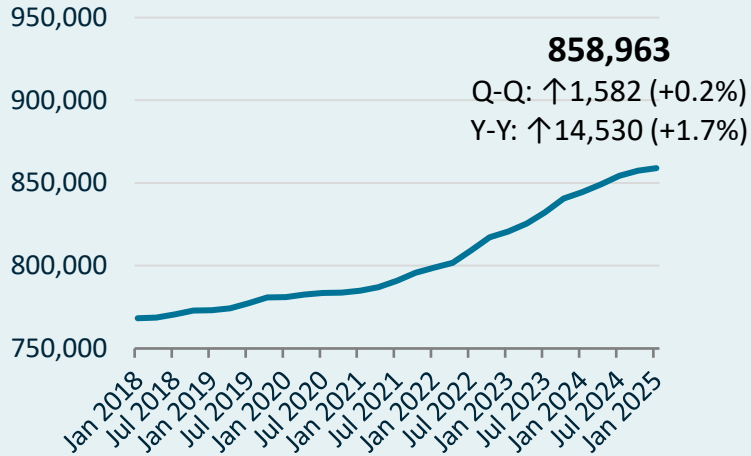

Population

Q-Q = Quarter-over-Quarter, Y-Y = Year-over-Year

Growth

Quarter-over-Quarter

Year-over-Year

QUARTERLY DEMOGRAPHIC SNAPSHOT

AS OF JANUARY 1, 2025

Sources of Change

	Quarter	Last Four Quarters
Births	1,577	6,343
Deaths	2,567*	9,652*
Interprovincial (Net)	252	1,183
Immigration	2,478	15,497
Non-Permanent Residents (Net)	-101	1,483
Emigration (Net)	57	324
Total	+1,582	+14,530