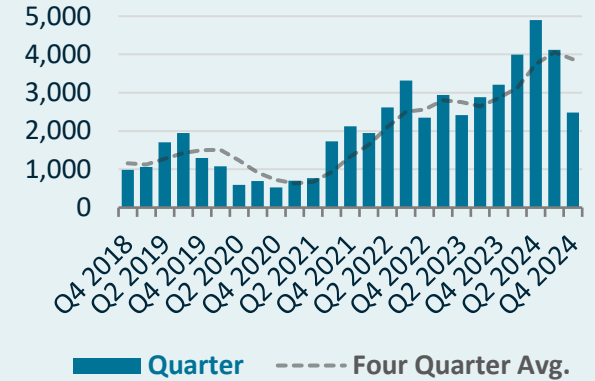

Immigration