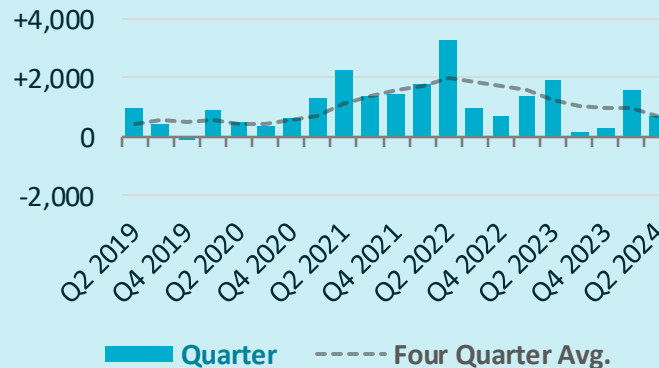

Net Interprovincial Migration

To N.B. From...	Quarter	Last Four Quarters
Ontario	+915	+3,725
Nova Scotia	+89	+193
Quebec	-485	-1,032
Alberta	+45	-687
Other Provinces	+137	+604
Total	+701	+2,803