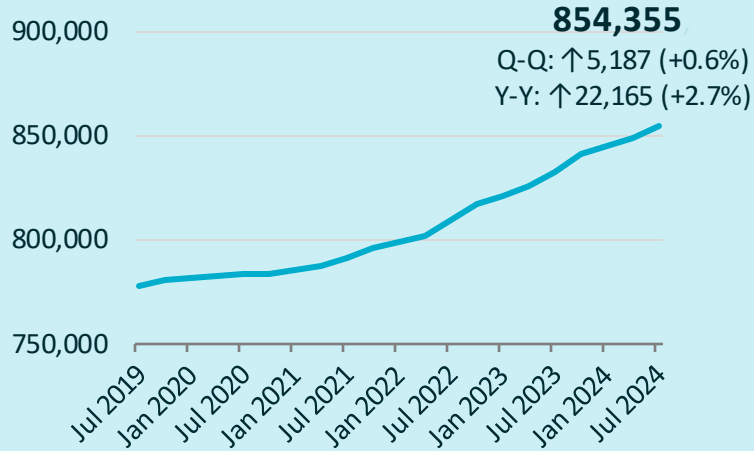

Population

Q-Q = Quarter-over-Quarter, Y-Y = Year-over-Year

Growth

Quarter-over-Quarter

Year-over-Year

QUARTERLY DEMOGRAPHIC SNAPSHOT

AS OF JULY 1, 2024

Sources of Change

	Quarter	Last Four Quarters
Births	1,590	6,215
Deaths	2,301	9,577*
Interprovincial (Net)	701	2,803
Immigration	4,898*	14,988*
Non-Permanent Residents (Net)	416	8,056
Emigration (Net)	117	320
Total	+5,187	+22,165