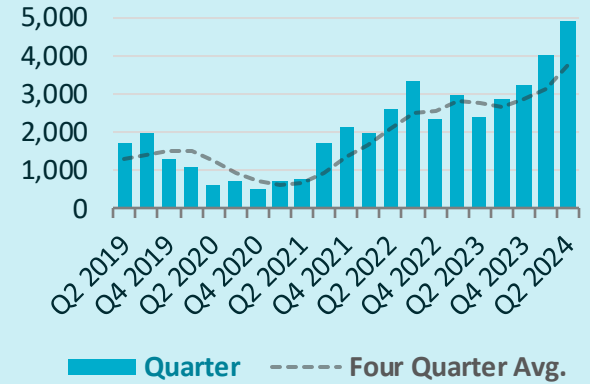

Immigration