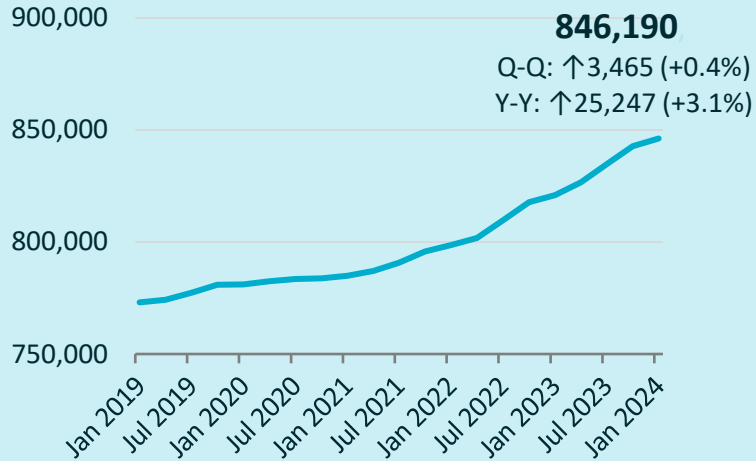

Population

Q-Q = Quarter-over-Quarter, Y-Y = Year-over-Year

Growth

Quarter-over-Quarter

Year-over-Year

QUARTERLY DEMOGRAPHIC SNAPSHOT

AS OF JANUARY 1, 2024

Sources of Change

	Quarter	Last Four Quarters
Births	1,633	6,552
Deaths	2,378*	8,639*
Interprovincial (Net)	302	4,790
Immigration	3,211	11,449*
Non-Permanent Residents (Net)	781	11,343*
Emigration (Net)	84	248
Total	+3,465	+25,247*