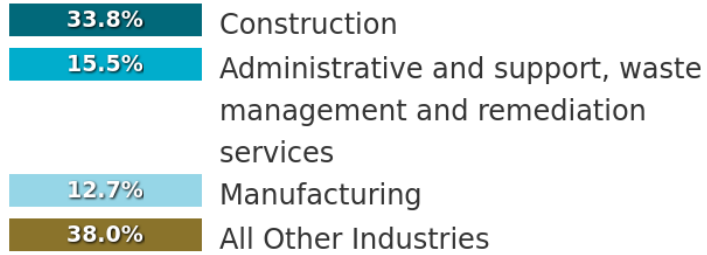

ROOFERS AND SHINGLERS

NOC 7291

Install, repair or replace flat roofs as well as shingles, shakes or other roofing tiles on sloped roofs.

3 YEAR OUTLOOK

Fair

3 YEAR JOB OPENINGS

23

MEDIAN HOURLY WAGE

The information presented is based on data for New Brunswick. To learn more about the data provided, visit www.nbjobs.ca/occupations.

EMPLOYMENT BY INDUSTRY

EMPLOYMENT BY AGE

MAIN DUTIES:

Roofers perform some or all of the following duties: