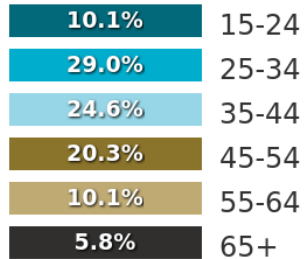

ROOFERS AND SHINGLERS

NOC 7291

Install, repair or replace flat roofs as well as shingles, shakes or other roofing tiles on sloped roofs.

3 YEAR OUTLOOK

Fair

3 YEAR JOB OPENINGS

23

MEDIAN HOURLY WAGE

\$20.00

\$16.00 \$28.25
LOW HIGH

TYPICALLY REQUIRED

College or apprenticeship

EMPLOYED

424

MEDIAN SALARY

\$24,535

The information presented is based on data for New Brunswick. To learn more about the data provided, visit www.nbjobs.ca/occupations.

EMPLOYMENT BY INDUSTRY

EMPLOYMENT BY AGE

MAIN DUTIES:

Roofers perform some or all of the following duties: