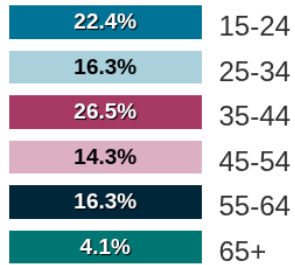

High school / on-the-job training

EMPLOYED

273

AVERAGE SALARY

\$43,000

EMPLOYMENT BY INDUSTRY

EMPLOYMENT BY AGE

ALSO KNOWN AS