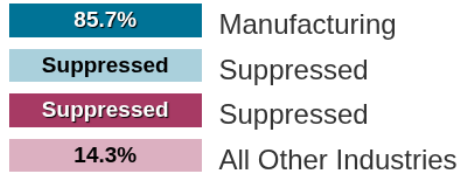

High school / on-the-job training

EMPLOYED

273

AVERAGE SALARY

\$43,000

EMPLOYMENT BY INDUSTRY

EMPLOYMENT BY AGE

ALSO KNOWN AS