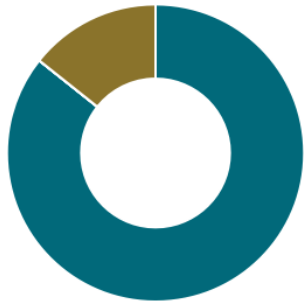

High school / on-the-job
training

EMPLOYED

255

AVERAGE SALARY

\$43,000

The information presented is based on data for New Brunswick. To learn more about the data provided, visit www.nbjobs.ca/occupations.

EMPLOYMENT BY INDUSTRY