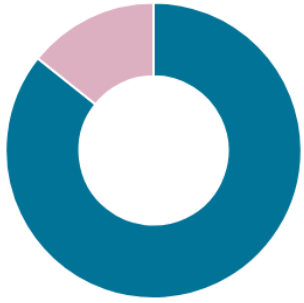

EMPLOYMENT BY INDUSTRY

EMPLOYMENT BY AGE

ALSO KNOWN AS

- Manufactured Housing Production Worker
- Sash And Door Inspector
- Millwork Assembler
- Wood Products Assembler
- Prefabricated Housing Assembler
- Wood Products Assembling Inspector

MAIN DUTIES:

This group performs some or all of the following duties:

- Read production orders and diagrams
- Trim and sand joints, moulding, or other wooden parts to be assembled using hand and power tools
- Assemble wood products such as window sashes, doors, boxes, pallets, ladders and barrels using glue, staples, screws, bolts or other fasteners
- Assemble door panels, trusses, modular components and other parts on assembly line to make prefabricated housing using jigs, overhead cranes and hand and power tools.