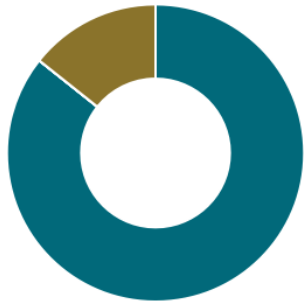

EMPLOYED

82

AVERAGE SALARY

\$44,000

The information presented is based on data for New Brunswick. To learn more about the data provided, visit www.nbjobs.ca/occupations.

EMPLOYMENT BY INDUSTRY

85.7%	Manufacturing
N/A	N/A
N/A	N/A
14.3%	All Other Industries